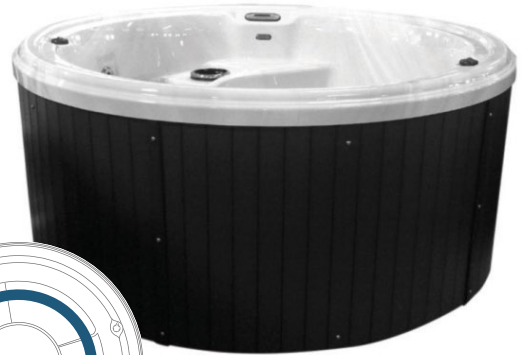

# Rock Tub

Round Spa

OCEANUS

Size	Φ 200x92cm
Persons	4 seats
Empty weight	320 kg
Water capacity	900 liter
Air jets	No
Hydro jets	20
Control system	Gecko
Inverter system	No
Jet pump	1 x one-speed 3HP
Heated airblower	No
Circ. pump	1 x 0.5HP
Heater	3 KW
LED large spotlight	Yes
LED waterfall/ fountain	No
Perimeter LED light system	Optional
Fitting with LED backlight	No
Ozone and mixing unit	Yes
Filtration system	Paper / 1 x 6.97 m2
Head cushions	No
Foam on shell	25-30mm
Thermo lock system	Yes
ARCTIC insulation bag	No
Base	Fiberglass
Thermal cover	Yes
Jets	Chrome
Frame	Steel
Cabinet	Wood replacement
IN.Stream Stereo System	Optional
IN.Touch WiFi Module	Optional
Rolldeck	Optional

Construction: galvanized heavy duty steel frame.

Shell colour      Cabinet colour      Cover colour

Sterling Silver

Dark Grey

Charcoal Grey

Proud to be different

Winterskin is always included!

Thermo locked cabinet.  
Solid pan fiberglass base.  
Galvanized steel frame optional.