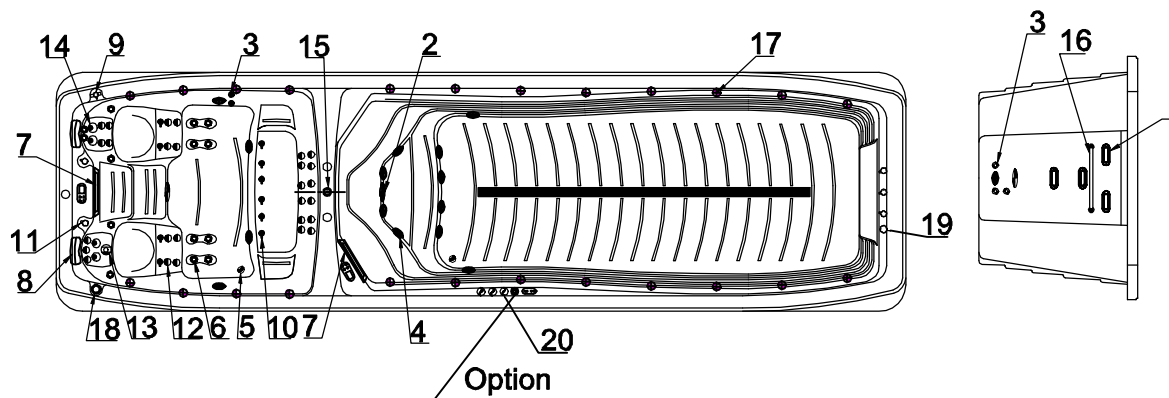

Business plan

Notes: Due to manufacturing tolerances, there could be some minor differences between the actual spa and the drawing above. If site planning is critical to such tolerances, be sure to measure your actual spa. All specifications are subject to change without notice. Some components may be optional on your spa.

Therapy Assignment

Notes: Due to manufacturing tolerances, there could be some minor differences between the actual spa and the drawing above. If site planning is critical to such tolerances, be sure to measure your actual spa. All specifications are subject to change without notice. Some components may be optional on your spa.

Fitting

Notes: Due to manufacturing tolerances, there could be some minor differences between the actual spa and the drawing above. If site planning is critical to such tolerances, be sure to measure your actual spa. All specifications are subject to change without notice. Some components may be optional on your spa.

15	⊙	Stainless Steel Swim Base	1	pcs	19	○	Fountain Valve	1	pcs
14	●	4 inch Jet Internal-Single Pulse	4	pcs	18	○	Aromatherapy Canister-T-Body	1	pcs
13	⊕	5 inch Jet Internal-Single Pulse	1	pcs	17	⊕	MINI-LED Light Cover	24	pcs
12	●	Large 3 inch Jet internal-Single Pulse	27	pcs	16	—	Stainless Steel Handrail	1	pcs
11	⊗	1 inch Air Check Valve Assembly	5	pcs	NO	NO	DESCRIPTION	QTY	UNIT
10	⦿	1 inch Air Injector Assembly	10	pcs	NO	NO	DESCRIPTION	QTY	UNIT
9	⊕	2 inch Water Diverter Valve	1	pcs	Edition:27/1/2021				
8	≡	Tetragonum Double Color Headrest	2	pcs	YA802.01.0021				
7	—	Twin Cilinder Skimmer (Carbon Grey)	2	pcs					
6	⊙	2 inch Jet Internal-Directional	14	pcs					
5	⊙	Stainless Steel Low Drain - 3/4 inch Slip	2	pcs					
4	⊕	2 inch Suction (Full Set) - SS Face	12	pcs					
3	⊙	Ozone Injector - Carbon Grey	5	pcs					
2	⊕	5 inch Light Housing Without Holder	3	pcs					
1	≡	Waterway River Stream Swim Jet	4	pcs					
20	⊕	Fountain Jet	3	pcs					