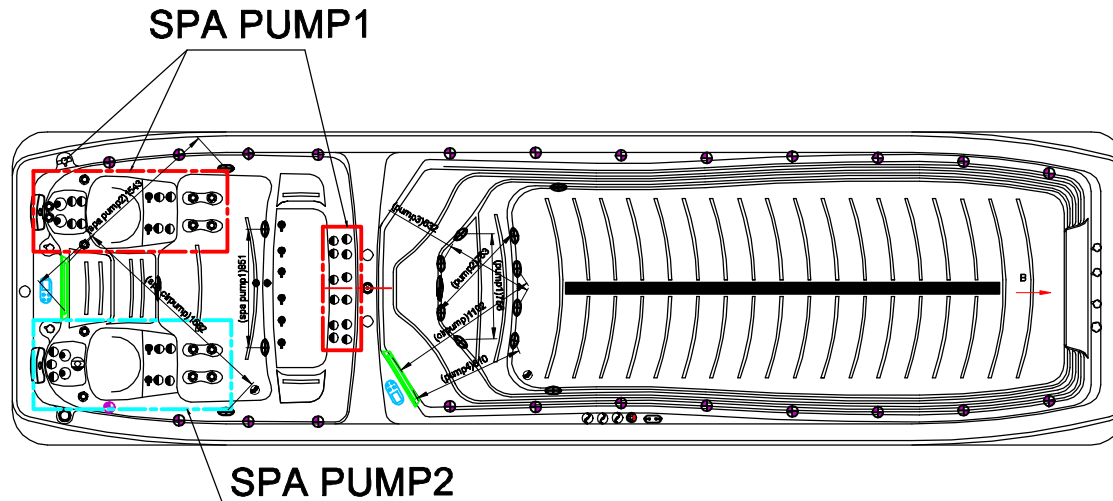

Business plan

Notes: Due to manufacturing tolerances, there could be some minor differences between the actual spa and the drawing above. If site planning is critical to such tolerances, be sure to measure your actual spa. All specifications are subject to change without notice. Some components may be optional on your spa.

Therapy Assignment

Notes: Due to manufacturing tolerances, there could be some minor differences between the actual spa and the drawing above. If site planning is critical to such tolerances, be sure to measure your actual spa. All specifications are subject to change without notice. Some components may be optional on your spa.

Fitting

Notes: Due to manufacturing tolerances, there could be some minor differences between the actual spa and the drawing above. If site planning is critical to such tolerances, be sure to measure your actual spa. All specifications are subject to change without notice. Some components may be optional on your spa.

15	⊙	Stainless Steel Swim Base	1	pcs	19	○	Fountain Valve	1	pcs
14	●	4 inch Jet Internal-Single Pulse	4	pcs	18	○	Aromatherapy Canister-T-Body	1	pcs
13	⊕	5 inch Jet Internal-Single Pulse	1	pcs	17	⊕	MINI-LED Light Cover	24	pcs
12	●	Large 3 inch Jet internal-Single Pulse	27	pcs	16	—	Stainless Steel Handrail	1	pcs
11	⊗	1 inch Air Check Valve Assembly	5	pcs	NO	NO	DESCRIPTION	QTY	UNIT
10	⦿	1 inch Air Injector Assembly	10	pcs	NO	NO	DESCRIPTION	QTY	UNIT
9	⊕	2 inch Water Diverter Valve	1	pcs	Edition:27/1/2021				
8	≡	Tetragonum Double Color Headrest	2	pcs	YA802.01.0021				
7	—	Twin Cilinder Skimmer (Carbon Grey)	2	pcs					
6	⊙	2 inch Jet Internal-Directional	14	pcs					
5	⊙	Stainless Steel Low Drain - 3/4 inch Slip	2	pcs					
4	⊕	2 inch Suction (Full Set) - SS Face	12	pcs					
3	⊙	Ozone Injector - Carbon Grey	5	pcs					
2	⊕	5 inch Light Housing Without Holder	3	pcs					
1	≡	Waterway River Stream Swim Jet	4	pcs					
20	⊕	Fountain Jet	3	pcs					