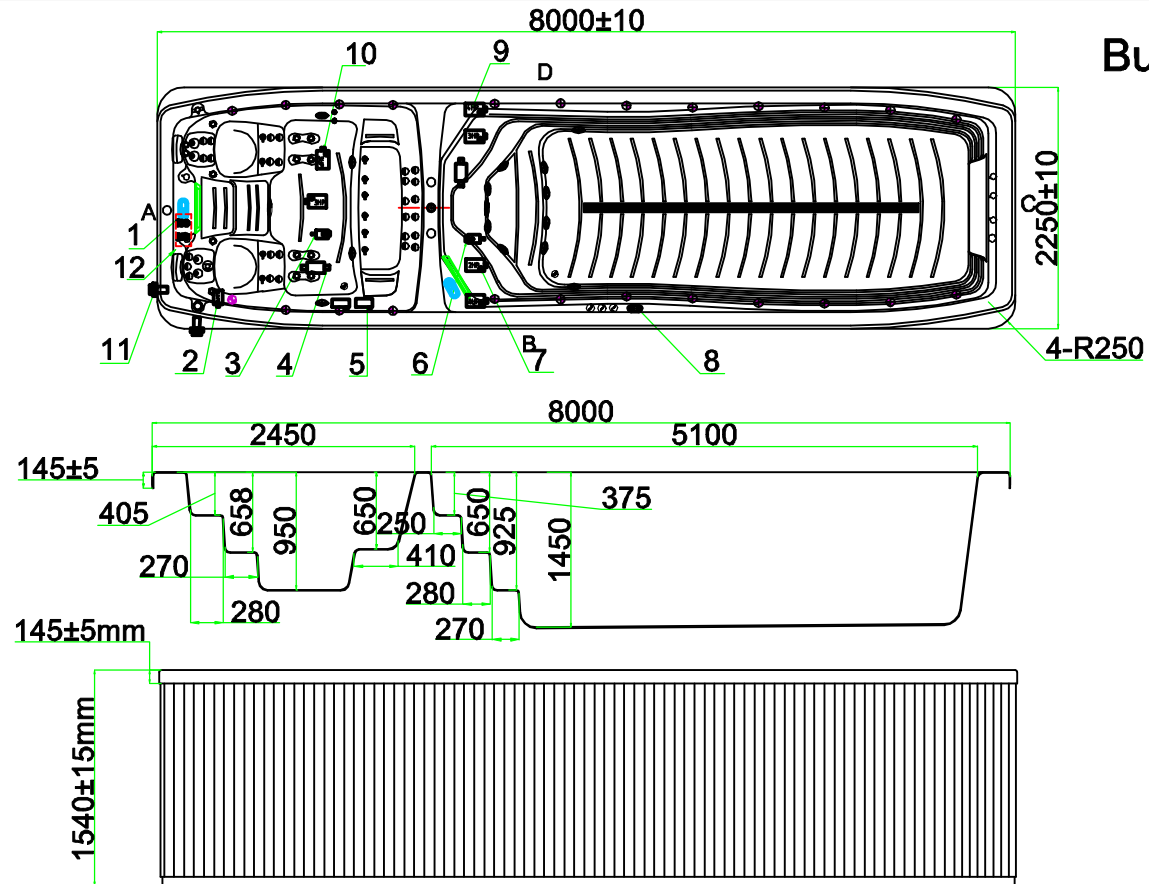

Business plan

Notes: Due to manufacturing tolerances, there could be some minor differences between the actual spa and the drawing above. If site planning is critical to such tolerances, be sure to measure your actual spa. All specifications are subject to change without notice. Some components may be optional on your spa.

12		Heat Pump Ready Unit (Option)	1	pcs
11		External Drain	2	pcs
10		3HP Single Speed Pump	3	pcs
9		4HP Single Speed Pump	2	pcs
8		Subsidiary Control Panel	1	pcs
7		2HP Single Speed Pump	1	pcs
6		Circulation Pump(JA100)	1	pcs
5		CD Ozone Generator	2	pcs
4		Control Box	2	pcs
3		Circulation Pump(GECKO)	1	pcs
2		Blower	1	pcs
1		Control Panel	1	pcs
NO/ICON	DESCRIPTION		QTY	UNIT
Edition:30/1/2021			YA802.07.0002	

Therapy Assignment

Notes: Due to manufacturing tolerances, there could be some minor differences between the actual spa and the drawing above. If site planning is critical to such tolerances, be sure to measure your actual spa. All specifications are subject to change without notice. Some components may be optional on your spa.

Fitting

Notes: Due to manufacturing tolerances, there could be some minor differences between the actual spa and the drawing above. If site planning is critical to such tolerances, be sure to measure your actual spa. All specifications are subject to change without notice. Some components may be optional on your spa.