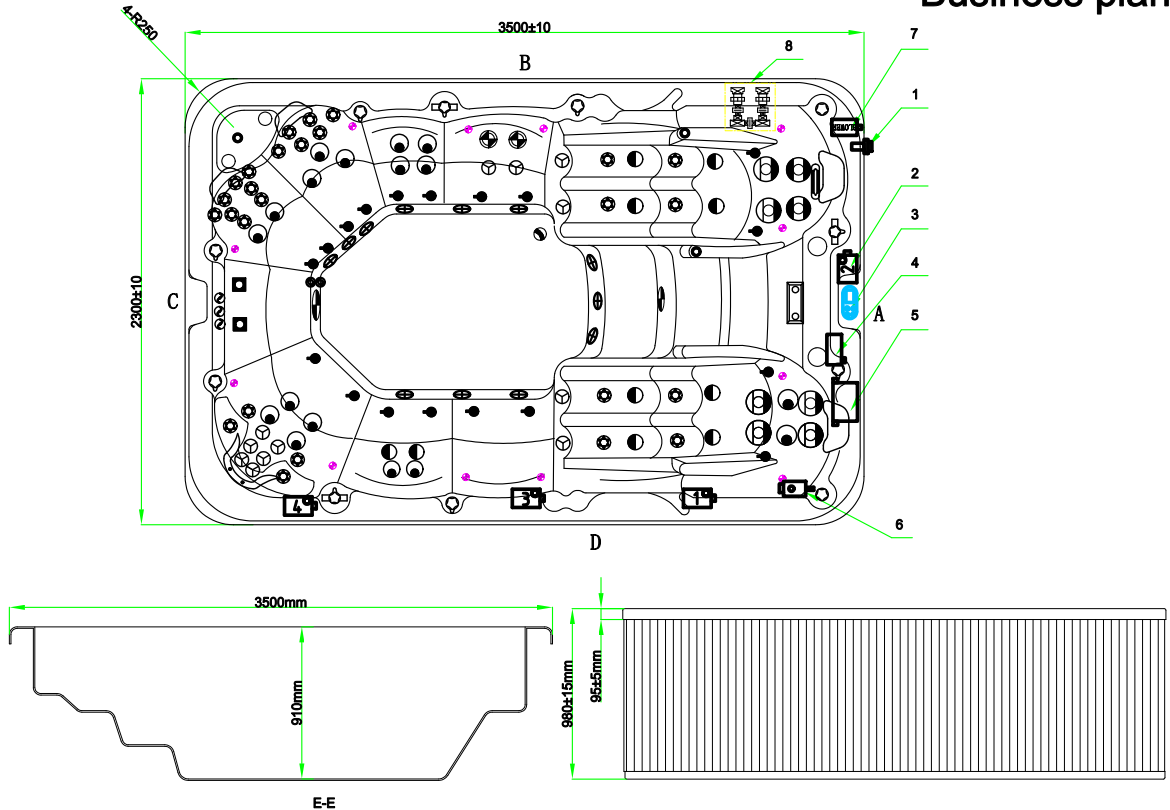

Business plan

8		Heat Pump Ready Union	1	pc
7		Blower	1	pcs
6		Circulation Pump	1	pcs
5		Control Box	1	pc
4		CD Ozone Generator	1	pcs
3		Control Panel	1	pc
2		2.5HP Single Speed Pump	4	pc
1		Drain Valve	1	pc
NO	ICON	DESCRIPTION	QTY	UNIT
Edition:20/01/2021			AS35.07.0001