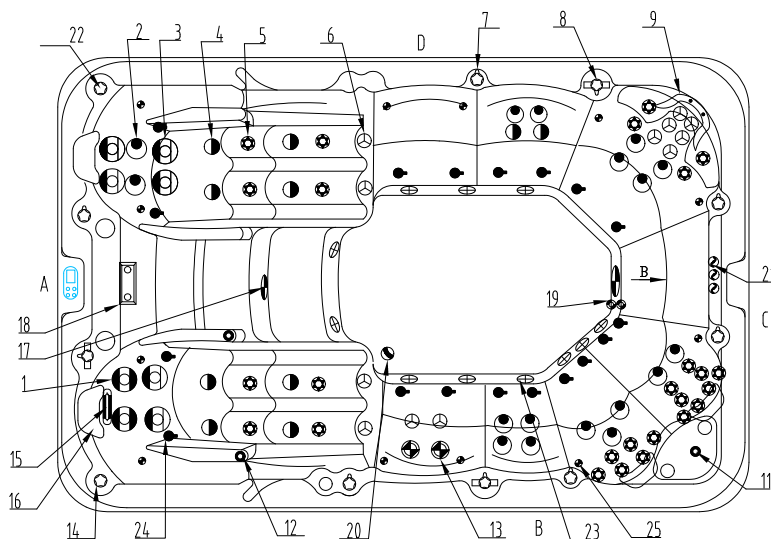

# Fitting

Notes: Due to manufacturing tolerances, there could be some minor differences between the actual spa and the drawing above. If site planning is critical to such tolerances, be sure to measure your actual spa. All specifications are subject to change without notice. Some components may be optional on your spa.

					13		4" Jet internal-Directinal	2	pc
25		MINI-LED light cover	12	pc	12		Large 1" Direct Jet Internal	2	pc
24		1" air injector assembly	18	pcs	11		Large 1" Direct Jet Internal-Plastic	1	pc
23		2" Suction (full set)	8	pcs	10		Swim jet - Force 10	2	pcs
22		Fountain Valve	1	pcs	9		EVA Headrest-U-Shape	1	pc
21		Roma fountain	3	pc	8		2" Water diverter valve	3	pcs
20		Star-Shape SS Bottom Drain	1	pcs	7		1" Air Check Valve Assembly	6	pc
19		Ozone Injector	2	pcs	6		3" Jet internal-Directinal	12	pc
18		Twin Cilinder Skimmer	1	pc	5		2" Jet Internal-Directional	26	pc
17		5" Light housing without Holder	2	pc	4		Large 3" Jet Single-Spin	10	pc
16		Butterfly Headrest	4	pcs	3		5" Jet Single-Spin	6	pc
15		6 inch Waterfall Body	1	pcs	2		4" Jet Single-Spin	17	pc
14		Waterfall Valve	1	pcs	1		5" Jet Twin-Spin	2	pc
NO	ICON	DESCRIPTION	QTY	UNIT	NO	ICON	DESCRIPTION	QTY	UNIT

Notes: Due to manufacturing tolerances, there could be some minor differences between the actual spa and the drawing above. If site planning is critical to such tolerances, be sure to measure your actual spa. All specifications are subject to change without notice. Some components may be optional on your spa.

# Business plan

Notes: Due to manufacturing tolerances, there could be some minor differences between the actual spa and the drawing above. If site planning is critical to such tolerances, be sure to measure your actual spa. All specifications are subject to change without notice. Some components may be optional on your spa.