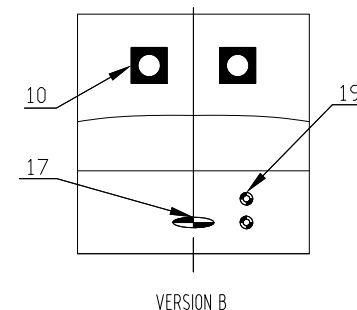

# Fitting

Notes: Due to manufacturing tolerances, there could be some minor differences between the actual spa and the drawing above. If site planning is critical to such tolerances, be sure to measure your actual spa. All specifications are subject to change without notice. Some components may be optional on your spa.

					13		4" Jet internal-Directinal	2	pc
25		MINI-LED light cover	12	pc	12		Large 1" Direct Jet Internal	2	pc
24		1" air injector assembly	18	pcs	11		Large 1" Direct Jet Internal-Plastic	1	pc
23		2" Suction (full set)	8	pcs	10		Swim jet - Force 10	2	pcs
22		Fountain Valve	1	pcs	9		EVA Headrest-U-Shape	1	pc
21		Roma fountain	3	pc	8		2" Water diverter valve	3	pcs
20		Star-Shape SS Bottom Drain	1	pcs	7		1" Air Check Valve Assembly	6	pc
19		Ozone Injector	2	pcs	6		3" Jet internal-Directinal	12	pc
18		Twin Cilinder Skimmer	1	pc	5		2" Jet Internal-Directional	26	pc
17		5" Light housing without Holder	2	pc	4		Large 3" Jet Single-Spin	10	pc
16		Butterfly Headrest	4	pcs	3		5" Jet Single-Spin	6	pc
15		6 inch Waterfall Body	1	pcs	2		4" Jet Single-Spin	17	pc
14		Waterfall Valve	1	pcs	1		5" Jet Twin-Spin	2	pc
NO	ICON	DESCRIPTION	QTY	UNIT	NO	ICON	DESCRIPTION	QTY	UNIT

Notes: Due to manufacturing tolerances, there could be some minor differences between the actual spa and the drawing above. If site planning is critical to such tolerances, be sure to measure your actual spa. All specifications are subject to change without notice. Some components may be optional on your spa.