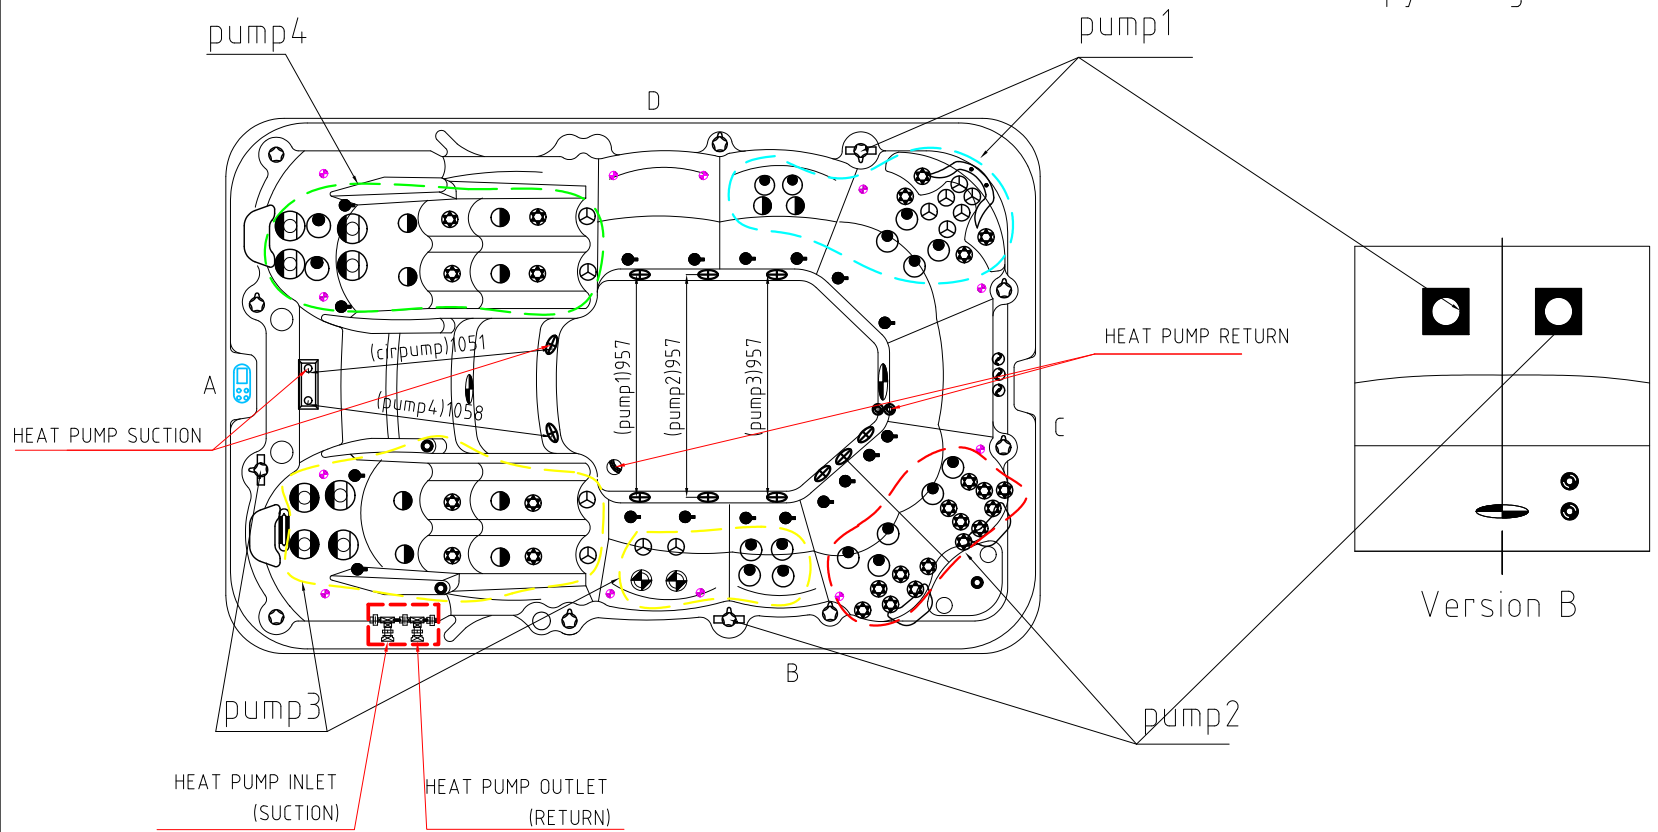

# Fitting

Notes: Due to manufacturing tolerances, there could be some minor differences between the actual spa and the drawing above. If site planning is critical to such tolerances, be sure to measure your actual spa. All specifications are subject to change without notice. Some components may be optional on your spa.

					13		4" Jet internal-Directinal	2	pc
25		MINI-LED light cover	12	pc	12		Large 1" Direct Jet Internal	2	pc
24		1" air injector assembly	18	pcs	11		Large 1" Direct Jet Internal-Plastic	1	pc
23		2" Suction (full set)	8	pcs	10		Swim jet - Force 10	2	pcs
22		Fountain Valve	1	pcs	9		EVA Headrest-U-Shape	1	pc
21		Roma fountain	3	pc	8		2" Water diverter valve	3	pcs
20		Star-Shape SS Bottom Drain	1	pcs	7		1" Air Check Valve Assembly	6	pc
19		Ozone Injector	2	pcs	6		3" Jet internal-Directinal	12	pc
18		Twin Cilinder Skimmer	1	pc	5		2" Jet Internal-Directional	26	pc
17		5" Light housing without Holder	2	pc	4		Large 3" Jet Single-Spin	10	pc
16		Butterfly Headrest	4	pcs	3		5" Jet Single-Spin	6	pc
15		6 inch Waterfall Body	1	pcs	2		4" Jet Single-Spin	17	pc
14		Waterfall Valve	1	pcs	1		5" Jet Twin-Spin	2	pc
NO	ICON	DESCRIPTION	QTY	UNIT	NO	ICON	DESCRIPTION	QTY	UNIT

Notes: Due to manufacturing tolerances, there could be some minor differences between the actual spa and the drawing above. If site planning is critical to such tolerances, be sure to measure your actual spa. All specifications are subject to change without notice. Some components may be optional on your spa.

# Business plan

Notes: Due to manufacturing tolerances, there could be some minor differences between the actual spa and the drawing above. If site planning is critical to such tolerances, be sure to measure your actual spa. All specifications are subject to change without notice. Some components may be optional on your spa.