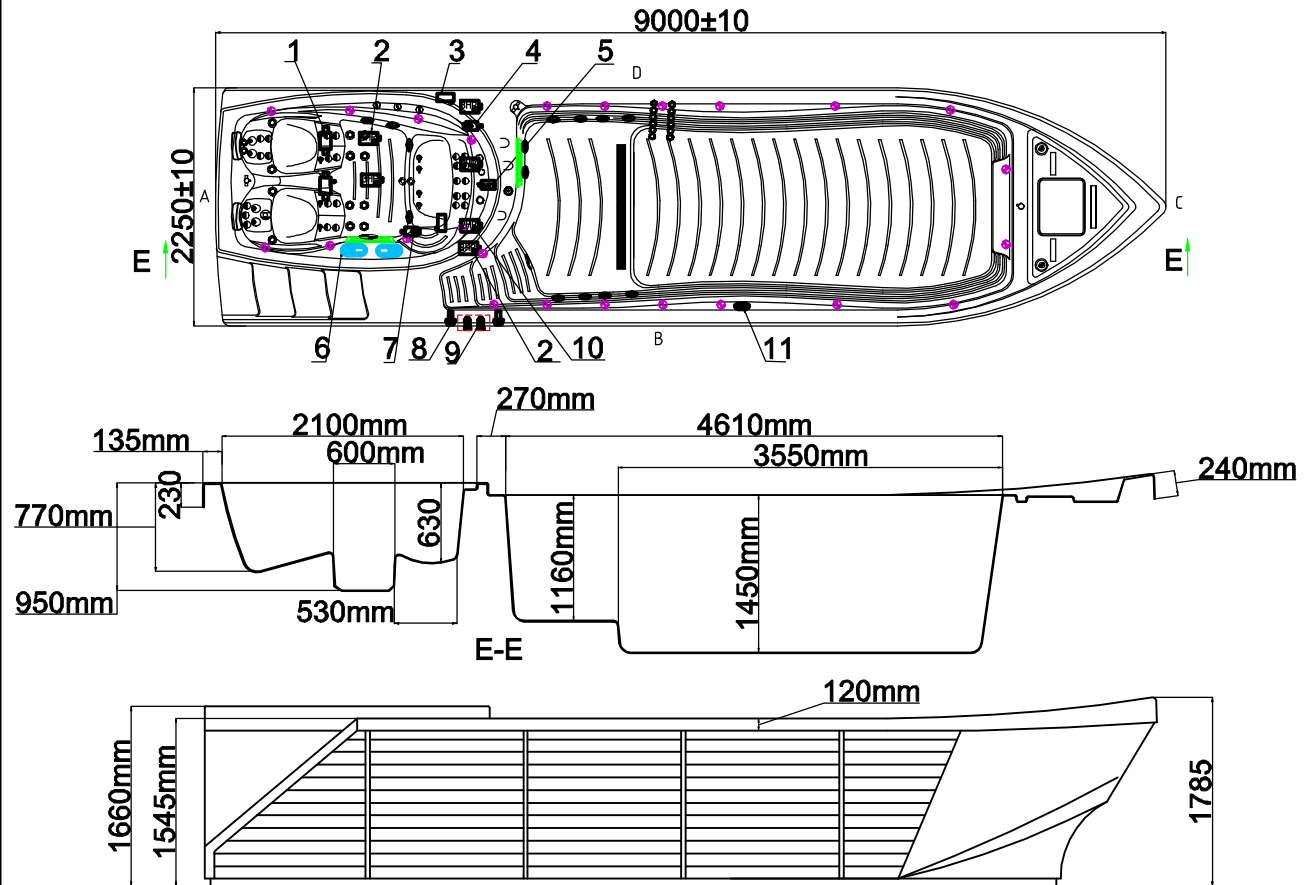

Business plan

Notes: Due to manufacturing tolerances, there could be some minor differences between the actual spa and the drawing above. If site planning is critical to such tolerances, be sure to measure your actual spa. All specifications are subject to change without notice. Some components may be optional on your spa.

Therapy Assignment

Notes: Due to manufacturing tolerances, there could be some minor differences between the actual spa and the drawing above. If site planning is critical to such tolerances, be sure to measure your actual spa. All specifications are subject to change without notice. Some components may be optional on your spa.

Edition:27/1/2021

YA90.03.0006

Fitting

Notes: Due to manufacturing tolerances, there could be some minor differences between the actual spa and the drawing above. If site planning is critical to such tolerances, be sure to measure your actual spa. All specifications are subject to change without notice. Some components may be optional on your spa.