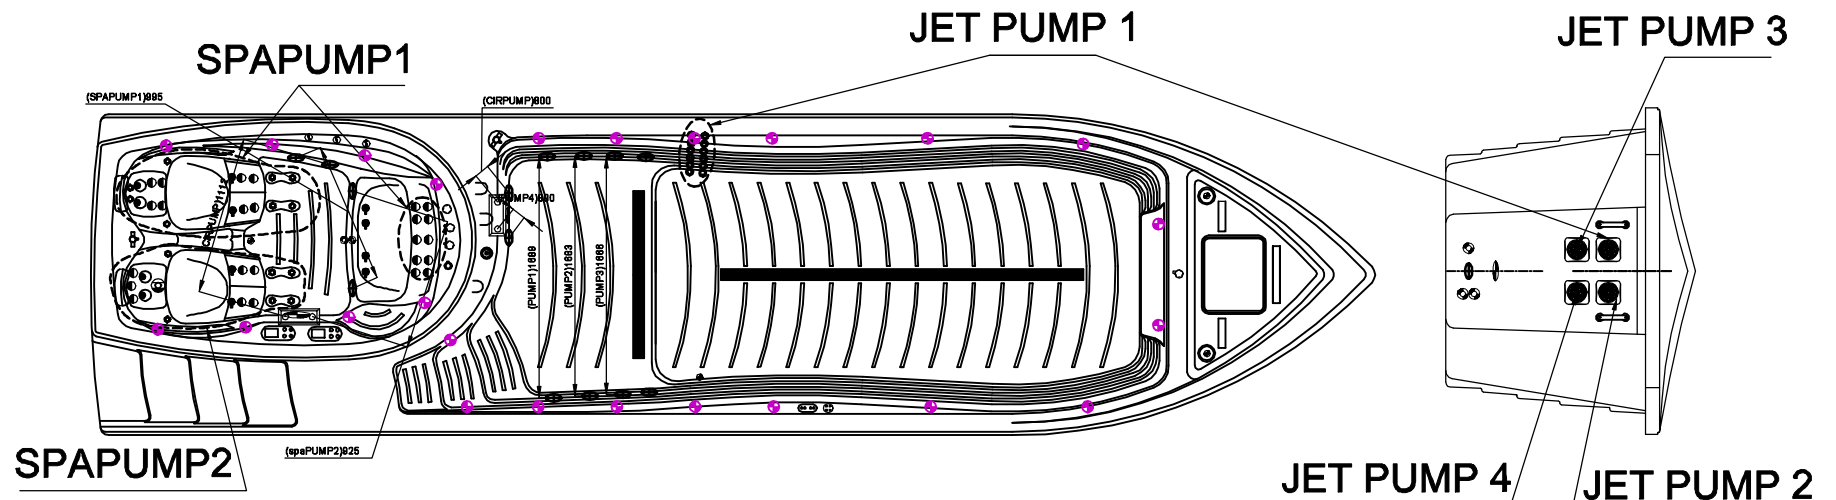

Business plan

Notes: Due to manufacturing tolerances, there could be some minor differences between the actual spa and the drawing above. If site planning is critical to such tolerances, be sure to measure your actual spa. All specifications are subject to change without notice. Some components may be optional on your spa.

11		Subsidiary Control Panel	1	pcs
10		2HP Single Speed Pump	2	pcs
9		Heat Pump Ready Unit (Option)	1	pcs
8		External Drain	2	pcs
7		Circulation Pump(GECKO)	1	pcs
6		Control Panel	2	pcs
5		Blower	1	pcs
4		Circulation Pump(JA100)	1	pcs
3		CD Ozone Generator	2	pcs
2		3HP Single Speed Pump	4	pcs
1		Control Box	2	pcs
NOCON		DESCRIPTION	QTY	UNIT
			Edition:30/1/2021	YA90.07.0001

Therapy Assignment

Notes: Due to manufacturing tolerances, there could be some minor differences between the actual spa and the drawing above. If site planning is critical to such tolerances, be sure to measure your actual spa. All specifications are subject to change without notice. Some components may be optional on your spa.

20		Stainless Steel Handrail	2	pcs	12		2 inch Suction (Full Set) - SS Face	12	pcs
19		Fountain Jet	3	pcs	11		Twin Cilinder Skimmer (Carbon Grey)	2	pcs
18		Fountain Valve	1	pcs	10		Star-Shape SS Bottom Drain	4	pcs
17		Stainless Steel Swim Base	1	pcs	9		2 inch Water Diverter Valve	2	pcs
16		1 inch Air Injector Assembly-Multi-Flow-S.S Face	8	pcs	8		Headrest	2	pcs
15		Aromatherapy Canister-T-Body	1	pcs	7		5 inch Jet Internal-Single Pulse	1	pcs
14		Perimeter LED	32	pcs	6		4 inch Jet internal-Single Pulse	4	pcs
13		3 inch Turbo Jet	4	pcs	5		5 inch Light Housing Without Holder	3	pcs
					4		1 inch Air Check Valve Assembly	3	pcs
					3		Large 3 inch Jet Internal-Single Pulse	25	pcs
					2		2 inch Jet Internal-Directional	26	pcs
					1		Ozone Injector - Carbon Grey	5	pcs
NO	ICON	DESCRIPTION	QTY	UNIT	NO	ICON	DESCRIPTION	QTY	UNIT