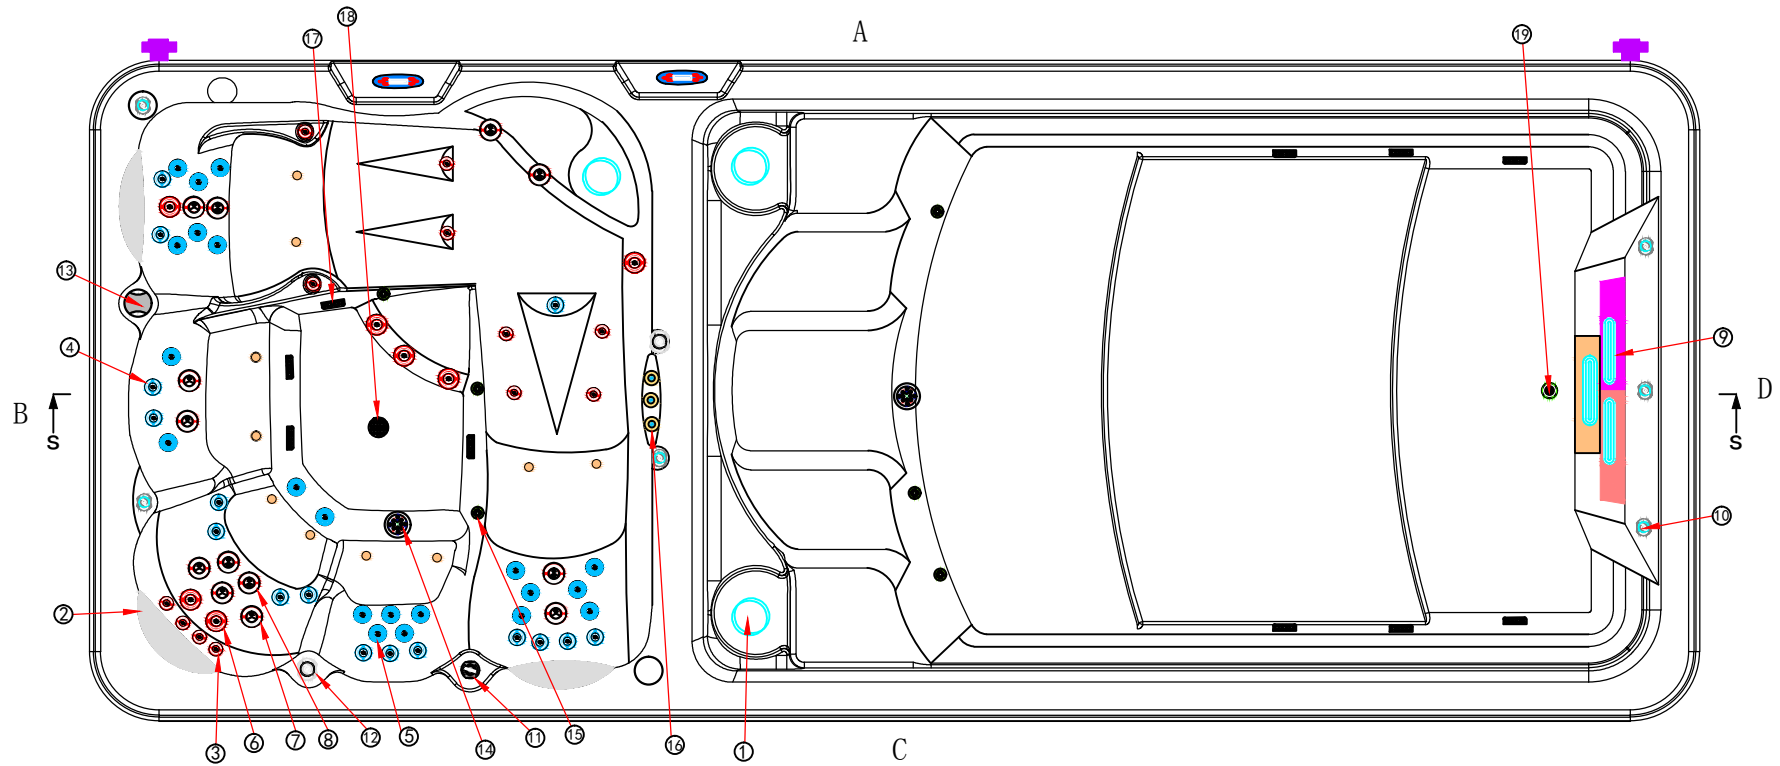

6		Ozone Generator		2	pc
5		Control Box		2	pc
4		0.35HP Griculation Pump	WTC50	2	pc
3		External Drainage		2	pc
2		3HP pump	LP300	5	pc
1		Control Panel		2	pc
No.	Icon	Description	Part#	Qty	Unit

						10		1" Luxury elegant air control	L-2035C	6	pc
19		Spa drain with ss	L-3809S	1	pc	9		River jet	L-2806sc	3	pc
18		1.5" Suction		1	pc	8		3" Flying series SS twin rotary jet	L-4483S	6	pc
17		2" Suction	L-2025C	10	pc	7		3" Flying series SS single rotary jet	L-4482S	7	pc
16		Laminar jet	L-2317S	10	pc	6		3" Flying series SS directional jet	L-4481W	7	pc
15		Ozone jet	L-2603	6	pc	5		2.5" Flying series SS twin rotary jet	L-4183S	21	pc
14		5" Underwater light with stainless steel (with light)	L-2301S	2	pc	4		2.5" Flying series SS directional jet	L-4281W	16	pc
13		2" Luxury elegant water diverter	L-2030C	1	pc	3		2" Flying series SS directional jet	L-4181W	12	pc
12		1" Luxury elegant water diverter	L-2025C	2	pc	2		Headrest	EVA 312	3	pc
11		1.5" Luxury elegant aromatherapy	L-2064C	1	pc	1		filter	L-2125	3	pc
No.	Icon	Description	Part#	Qty	Unit	No.	Icon	Description	Part#	Qty	Unit