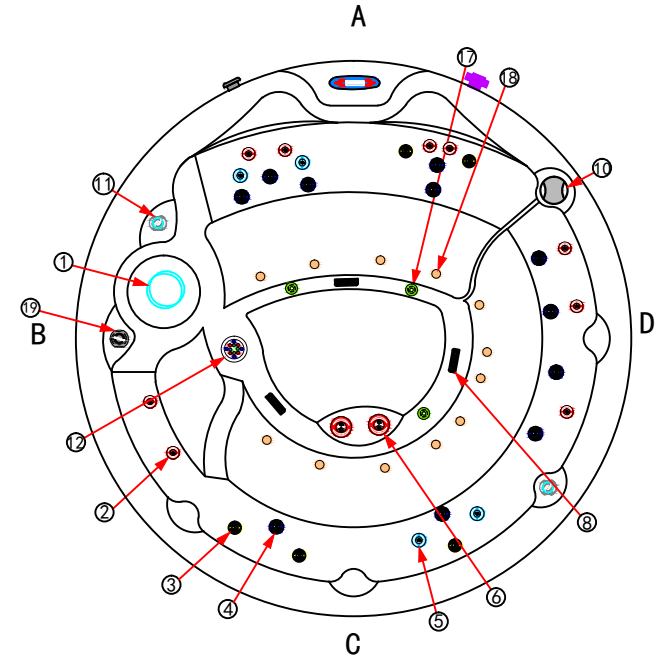

Model Name:Rock Tub

20						10		2" Luxury elegant water diverter	L-2030C	1	pc
19		1.5" Luxury elegant aromatherpy	L-2064C	1	pc	9		1" Luxury elegant water diverter	L-2025C	0	pc
18		1.6" Side outlet air jet	L-1111S	12	pc	8		2" Suction		3	pc
17		Ozone jet	L-2603	3	pc	7		5" Flying series SS directional jet		0	pc
16		Spa drain with ss	L-3809S	0	pc	6		3.5" Flying series SS twin rotary jet	L-4483S	2	pc
15		Headrest	L-2064C	0	pc	5		2.5" Flying series SS directional jet	L-4281W	4	pc
14		1.5" Luxury elegant aromatherpy	L-2064C	0	pc	4		2.5" Flying series SS twin rotary jet	L-4283S	11	pc
13		2.5" LED light glass holder	L-2301S	0	pc	3		2" Flying series SS twin rotary jet	L-4183S	5	pc
12		5" Underwtaer light with stainless steel (with light)	L-2301S	1	pc	2		2" Flying series SS directional jet	L-4181W	9	pc
11		1" Luxury elegant air control	L-2035C	2	pc	1		skim filter		1	pc
No.	Icon	Description	Part#	Qty	Unit	No.	Icon	Description	Part#	Qty	Unit