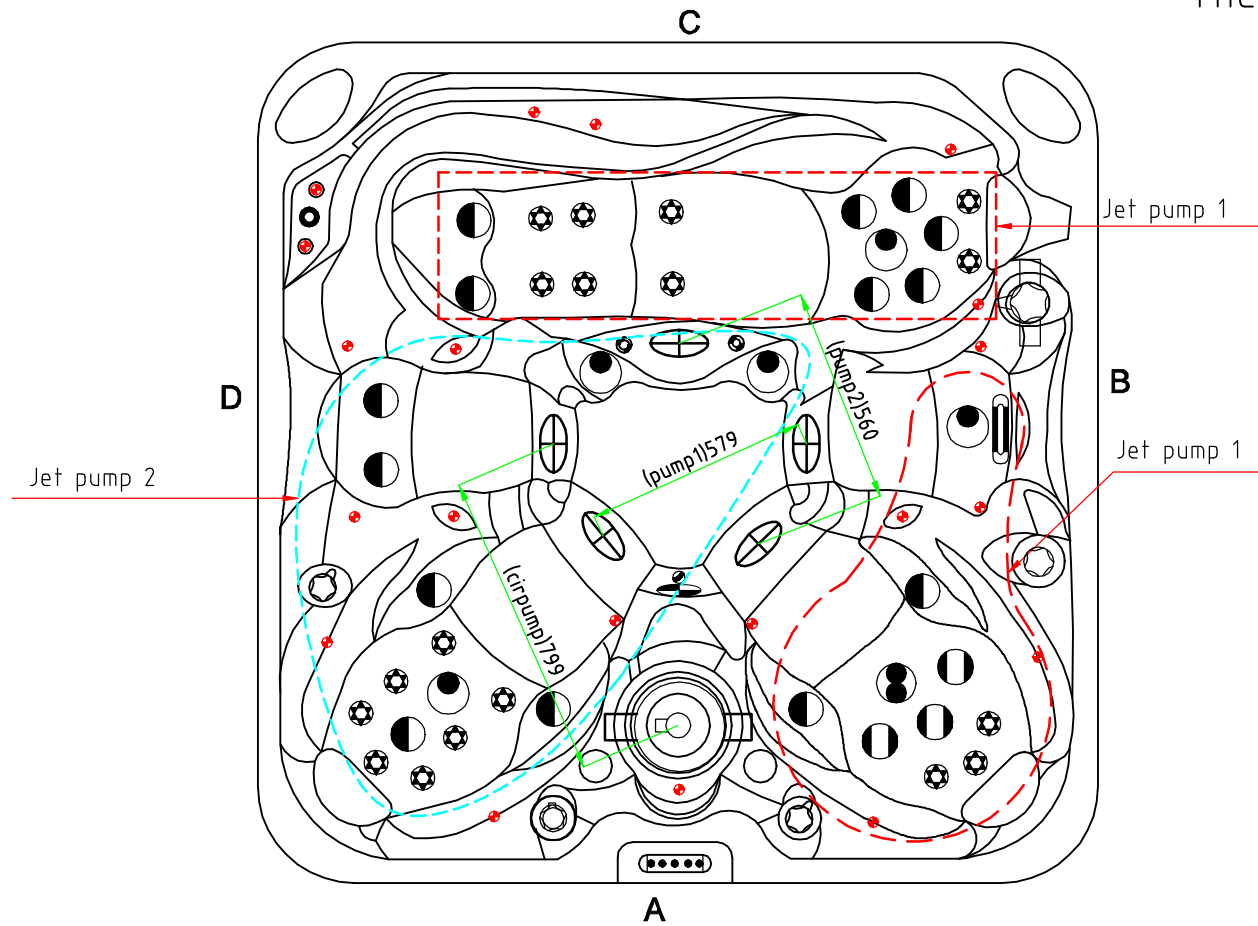

Notes: Due to manufacturing tolerances, there could be some minor differences between the actual spa and the drawing above. If site planning is critical to such tolerances, be sure to measure your actual spa. All specifications are subject to change without notice. Some components may be optional on your spa.

Fitting

Notes: Due to manufacturing tolerances, there could be some minor differences between the actual spa and the drawing above. If site planning is critical to such tolerances, be sure to measure your actual spa. All specifications are subject to change without notice. Some components may be optional on your spa.

20		Perimeter LED	20	pcs	10		Stainless Steel Low Drain - 3/4" Slip	1	pcs
19		Waterfall Valve	1	pcs	9		2" Water Diverter Valve	1	pcs
18		6 inch Waterfall Body	1	pcs	8		Large 1" Jet Assembly-Pearl Grey	1	pcs
17		1" Air Injector Assembly-Multi-Flow	10	pcs	7		Ozone Injector - Carbon Grey	2	pcs
16		Aromatherapy Canister-T-Body	1	pcs	6		2" Suction (full set)	5	pcs
15		4" Jet Internal-Twin Pulse	1	pcs	5		1" Air Check Valve Assembly	2	pcs
14		Large 3" Jet Internal-Twin Pulse	3	pcs	4		4" Jet Internal-Single Pulse	5	pcs
13		EVA Headrest-Butterfly	3	pcs	3		Large 3" Jet Internal-Single Pulse	14	pcs
12		Headrest buckle with plastic nut	6	pcs	2		2" Jet Internal-Directional	18	pcs
11		5" Light Housing Without Holder	1	pcs	1		2" Floating Filter	1	pcs
NO.	Icon	Description	Qty	Unit	NO.	Icon	Description	Qty	Unit

Therapy Assignment

Notes: Due to manufacturing tolerances, there could be some minor differences between the actual spa and the drawing above. If site planning is critical to such tolerances, be sure to measure your actual spa. All specifications are subject to change without notice. Some components may be optional on your spa.