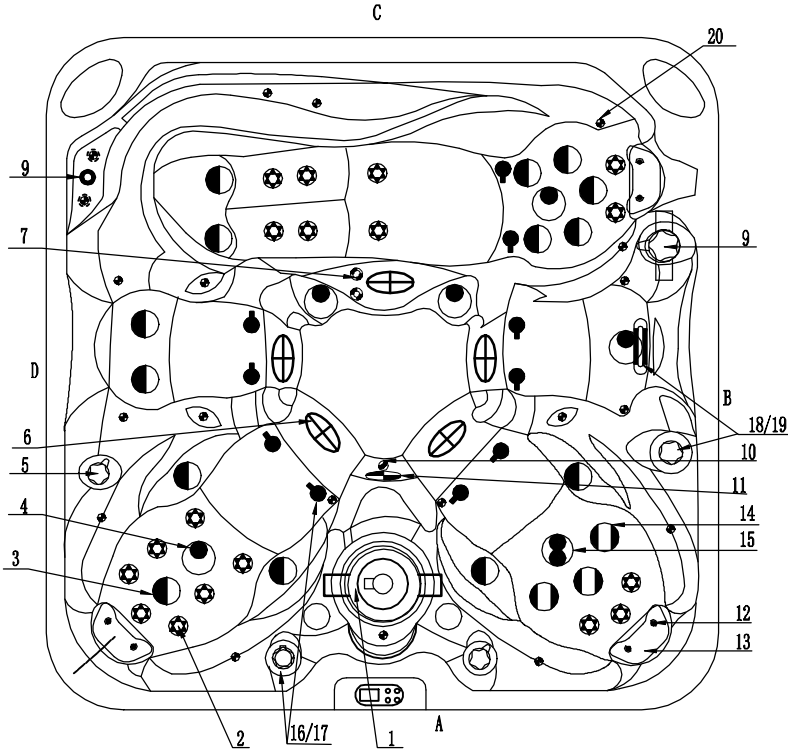

Notes: Due to manufacturing tolerances, there could be some minor differences between the actual spa and the drawing above. If site planning is critical to such tolerances, be sure to measure your actual spa. All specifications are subject to change without notice. Some components may be optional on your spa.

8		Double Speed Pump	1	pcs
7		Single Speed Pump	1	pcs
6		Circulation Pump	1	pcs
5		CD Ozone Generator	1	pcs
4		Control Panel	1	pcs
3		Control Box	1	pcs
2		Blower	1	pcs
1		External Drain	1	pcs
NO.	Icon	Description	Qty	Unit
Edition: 8/4/2020			RT560.07.0001	

Fitting

Notes: Due to manufacturing tolerances, there could be some minor differences between the actual spa and the drawing above. If site planning is critical to such tolerances, be sure to measure your actual spa. All specifications are subject to change without notice. Some components may be optional on your spa.

20		Perimeter LED	20	pcs	10		Stainless Steel Low Drain - 3/4" Slip	1	pcs
19		Waterfall Valve	1	pcs	9		2" Water Diverter Valve	1	pcs
18		6 inch Waterfall Body	1	pcs	8		Large 1" Jet Assembly-Pearl Grey	1	pcs
17		1" Air Injector Assembly-Multi-Flow	10	pcs	7		Ozone Injector - Carbon Grey	2	pcs
16		Aromatherapy Canister-T-Body	1	pcs	6		2" Suction (full set)	5	pcs
15		4" Jet Internal-Twin Pulse	1	pcs	5		1" Air Check Valve Assembly	2	pcs
14		Large 3" Jet Internal-Twin Pulse	3	pcs	4		4" Jet Internal-Single Pulse	5	pcs
13		EVA Headrest-Butterfly	3	pcs	3		Large 3" Jet Internal-Single Pulse	14	pcs
12		Headrest buckle with plastic nut	6	pcs	2		2" Jet Internal-Directional	18	pcs
11		5" Light Housing Without Holder	1	pcs	1		2" Floating Filter	1	pcs
NO.	Icon	Description	Qty	Unit	NO.	Icon	Description	Qty	Unit