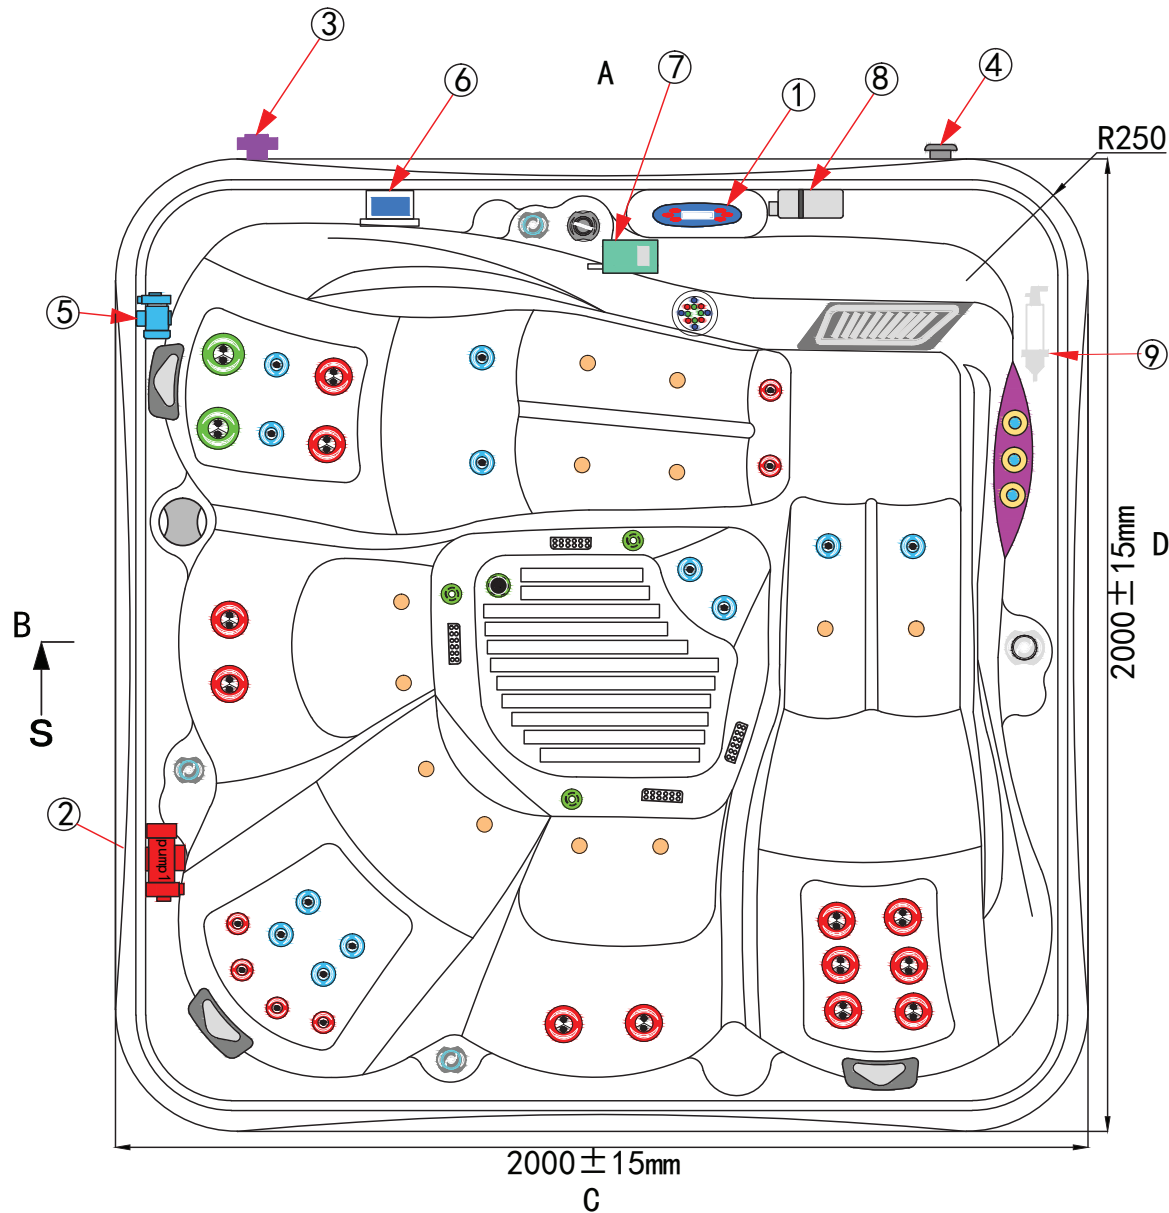

A

Jet pump 1

B

D

C

No.	Icon	Description	Part#	Qty	Unit
13		Screw cap		24	pc
12		Side panel	plastic skirt	20	pc
11		Beauty slat	plastic skirt	8	pc
10		Cabinet corner	plastic skirt	44	pc
9		Ozone mixer	RD401-1120	1	pc
8		400W Air Blower		1	pc
7		Ozone Generator		1	pc
6		Control Box		1	pc
5		0.35HP Circulation Pump		1	pc
4		Air Blower Drainage		1	pc
3		External Drainage		1	pc
2		3HP pump		1	pc
1		Control Panel		1	pc
No.	Icon	Description	Part#	Qty	Unit

						9		1" Luxury elegant water diverter	L-2025C	1	pc
17		Ozone jet	L-2603	3	pc	8		2" Suction		2	pc
16		Spa drain with ss	L-3809S	1	pc	7		4" Flying series SS twin rotary jet	L-4483S	2	pc
15		Headrest	RD631-4800-7	3	pc	6		3" Flying series SS twin rotary jet	L-4483S	12	pc
14		1.5" Luxury elegant aromatherapy	L-2064C	1	pc	5		2.5" Flying series SS directional jet	L-4281W	10	pc
13		2.5" LED light glass holder		0	pc	4		Laminar jet	L-2317S	3	pc
12		5" Underwater light with stainless steel (with light)	L-2301S	1	pc	3		2" Flying series SS directional jet	L-4181W	8	pc
11		1" Luxury elegant air control	L-2035C	3	pc	2		1.6" Side outlet air jet	L-1111S	12	pc
10		2" Luxury elegant water diverter	L-2030C	1	pc	1		skim filter	L-2120	1	pc
No.	Icon	Description	Part#	Qty	Unit	No.	Icon	Description	Part#	Qty	Unit