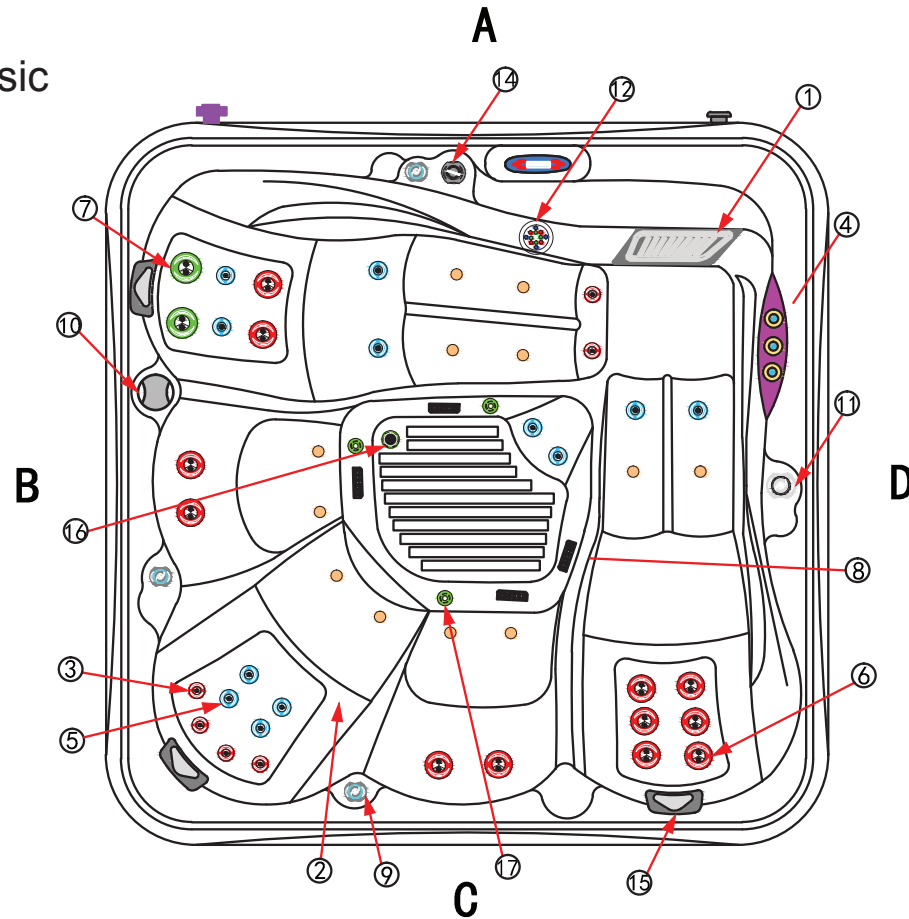

A

Jet pump 1

B

D

C

No.	Icon	Description	Part#	Qty	Unit
13		Screw cap		24	pc
12		Side panel	plastic skirt	20	pc
11		Beauty slat	plastic skirt	8	pc
10		Cabinet corner	plastic skirt	44	pc
9		Ozone mixer	RD401-1120	1	pc
8		400W Air Blower		1	pc
7		Ozone Generator		1	pc
6		Control Box		1	pc
5		0.35HP Circulation Pump		1	pc
4		Air Blower Drainage		1	pc
3		External Drainage		1	pc
2		3HP pump		1	pc
1		Control Panel		1	pc
No.	Icon	Description	Part#	Qty	Unit

						9		1" Luxury elegant water diverter	L-2025C	1	pc
17		Ozone jet	L-2603	3	pc	8		2" Suction		2	pc
16		Spa drain with ss	L-3809S	1	pc	7		4" Flying series SS twin rotary jet	L-4483S	2	pc
15		Headrest	RD631-4800-7	3	pc	6		3" Flying series SS twin rotary jet	L-4483S	12	pc
14		1.5" Luxury elegant aromatherapy	L-2064C	1	pc	5		2.5" Flying series SS directional jet	L-4281W	10	pc
13		2.5" LED light glass holder		0	pc	4		Laminar jet	L-2317S	3	pc
12		5" Underwater light with stainless steel (with light)	L-2301S	1	pc	3		2" Flying series SS directional jet	L-4181W	8	pc
11		1" Luxury elegant air control	L-2035C	3	pc	2		1.6" Side outlet air jet	L-1111S	12	pc
10		2" Luxury elegant water diverter	L-2030C	1	pc	1		skim filter	L-2120	1	pc
No.	Icon	Description	Part#	Qty	Unit	No.	Icon	Description	Part#	Qty	Unit