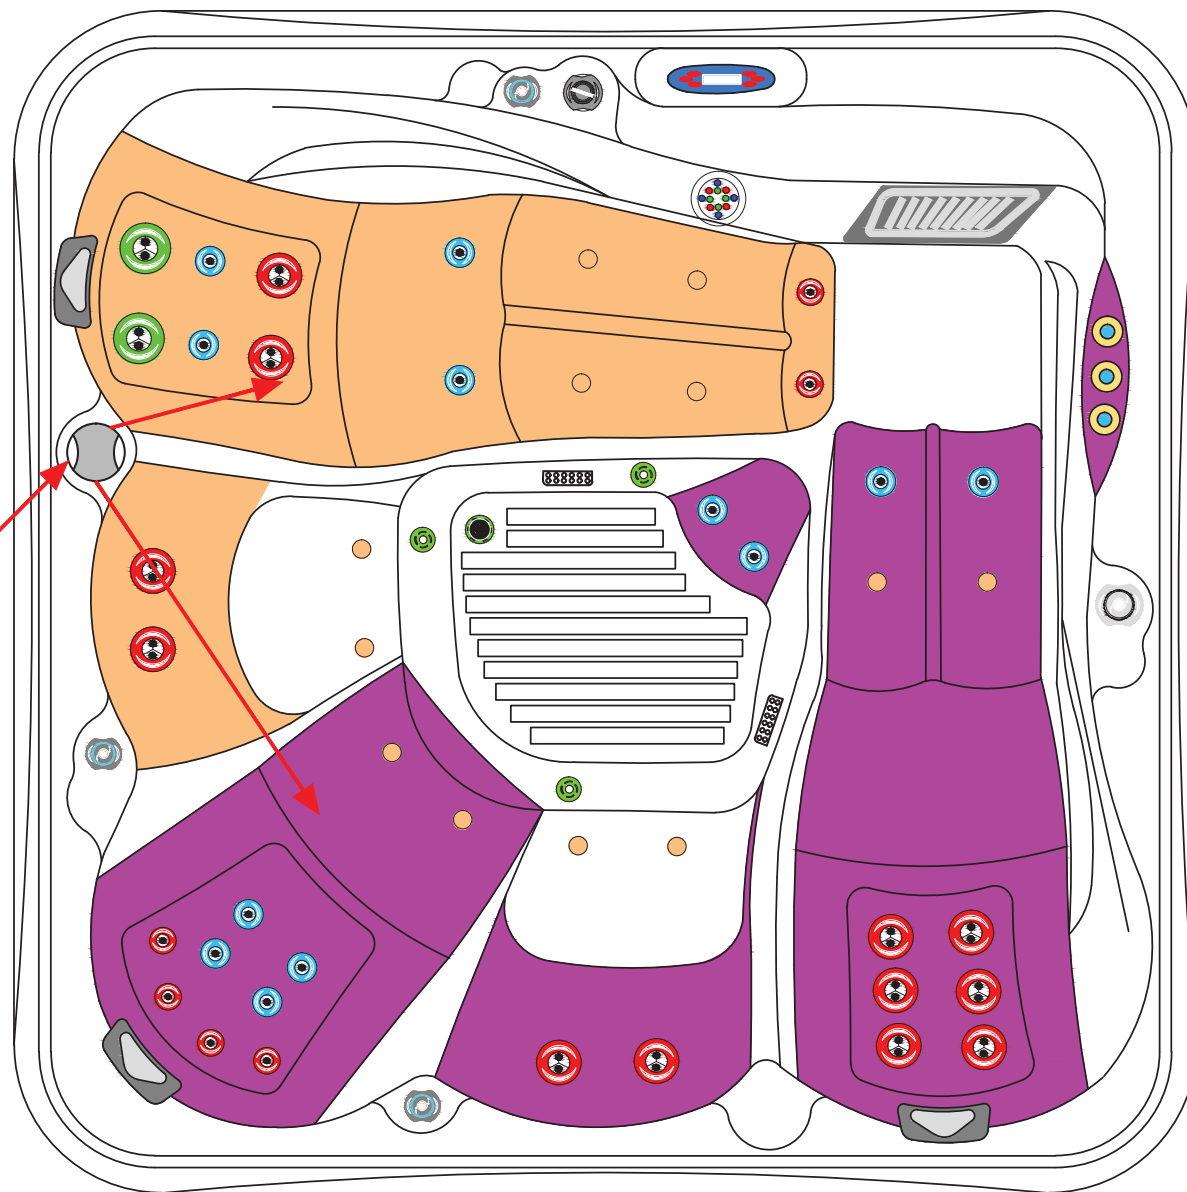

A

Jet pump 1

B

D

C

No.	Icon	Description	Part#	Qty	Unit
13		Screw cap		24	pc
12		Side panel	plastic skirt	20	pc
11		Beauty slat	plastic skirt	8	pc
10		Cabinet corner	plastic skirt	44	pc
9		Ozone mixer	RD401-1120	1	pc
8		400W Air Blower		1	pc
7		Ozone Generator		1	pc
6		Control Box		1	pc
5		0.35HP Circulation Pump		1	pc
4		Air Blower Drainage		1	pc
3		External Drainage		1	pc
2		3HP pump		1	pc
1		Control Panel		1	pc
No.	Icon	Description	Part#	Qty	Unit

						9		1" Luxury elegant water diverter	L-2025C	1	pc
17		Ozone jet	L-2603	3	pc	8		2" Suction		2	pc
16		Spa drain with ss	L-3809S	1	pc	7		4" Flying series SS twin rotary jet	L-4483S	2	pc
15		Headrest	RD631-4800-7	3	pc	6		3" Flying series SS twin rotary jet	L-4483S	12	pc
14		1.5" Luxury elegant aromatherapy	L-2064C	1	pc	5		2.5" Flying series SS directional jet	L-4281W	10	pc
13		2.5" LED light glass holder		0	pc	4		Laminar jet	L-2317S	3	pc
12		5" Underwater light with stainless steel (with light)	L-2301S	1	pc	3		2" Flying series SS directional jet	L-4181W	8	pc
11		1" Luxury elegant air control	L-2035C	3	pc	2		1.6" Side outlet air jet	L-1111S	12	pc
10		2" Luxury elegant water diverter	L-2030C	1	pc	1		skim filter	L-2120	1	pc
No.	Icon	Description	Part#	Qty	Unit	No.	Icon	Description	Part#	Qty	Unit