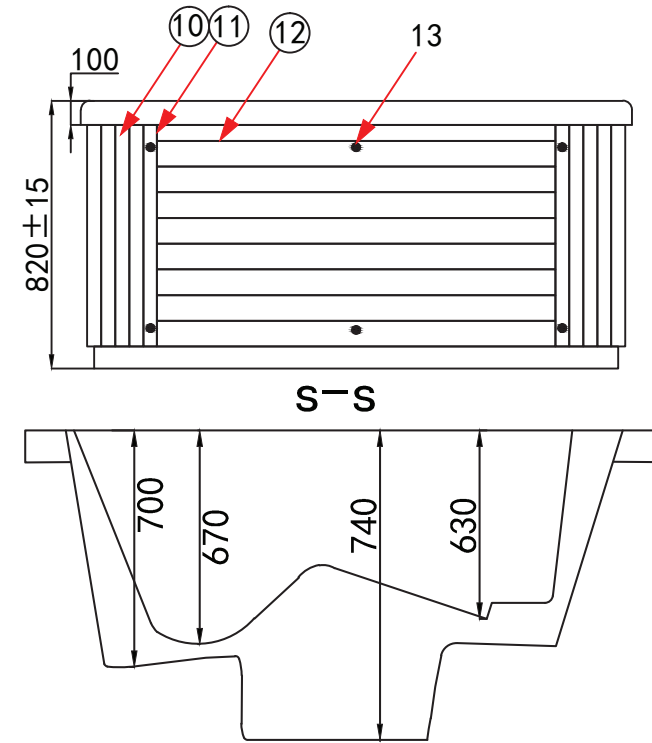

A

Jet pump 1

B

D

C

No.	Icon	Description	Part#	Qty	Unit
13		Screw cap		24	pc
12		Side panel	plastic skirt	20	pc
11		Beauty slat	plastic skirt	8	pc
10		Cabinet corner	plastic skirt	44	pc
9		Ozone mixer	RD401-1120	1	pc
8		400W Air Blower		1	pc
7		Ozone Generator		1	pc
6		Control Box		1	pc
5		0.35HP Circulation Pump		1	pc
4		Air Blower Drainage		1	pc
3		External Drainage		1	pc
2		3HP pump		1	pc
1		Control Panel		1	pc
No.	Icon	Description	Part#	Qty	Unit

						9		1" Luxury elegant water diverter	L-2025C	1	pc
17		Ozone jet	L-2603	3	pc	8		2" Suction		2	pc
16		Spa drain with ss	L-3809S	1	pc	7		4" Flying series SS twin rotary jet	L-4483S	2	pc
15		Headrest	RD631-4800-7	3	pc	6		3" Flying series SS twin rotary jet	L-4483S	12	pc
14		1.5" Luxury elegant aromatherapy	L-2064C	1	pc	5		2.5" Flying series SS directional jet	L-4281W	10	pc
13		2.5" LED light glass holder		0	pc	4		Laminar jet	L-2317S	3	pc
12		5" Underwater light with stainless steel (with light)	L-2301S	1	pc	3		2" Flying series SS directional jet	L-4181W	8	pc
11		1" Luxury elegant air control	L-2035C	3	pc	2		1.6" Side outlet air jet	L-1111S	12	pc
10		2" Luxury elegant water diverter	L-2030C	1	pc	1		skim filter	L-2120	1	pc
No.	Icon	Description	Part#	Qty	Unit	No.	Icon	Description	Part#	Qty	Unit