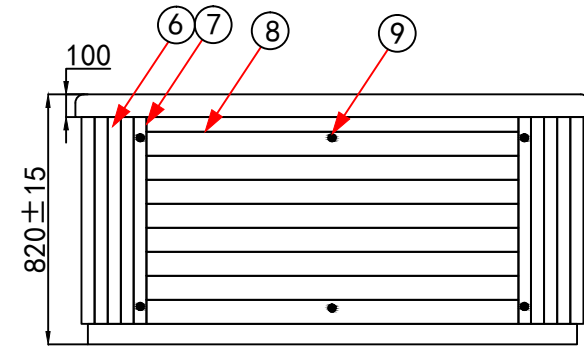

Jet pump 1

9		Screw cap		24	pc
8		long side panel (1420mm)	plastic skirt	20	pc
7		Beauty slat	plastic skirt	8	pc
6		Cabinet corner	plastic skirt	44	pc
5		Ozone Generator		1	pc
4		Control Box		1	pc
3		External Drainage		1	pc
2		3HP pump	WP300-II	1	pc
1		Control Panel		1	pc
No.	Icon	Description	Part#	Qty	Unit

14					pc	7		2" Luxury elegant water diverter	L-2030C	1	pc
13		Ozone jet	L-3809S	3	pc	6		5" Underwater light with stainless steel (with light)	L-2301S	1	pc
12		Spa drain with ss	L-3809S	1	pc	5		Laminar jet	L-2317S	3	pc
11		2" Suction	L-2025C	1	pc	4		3" Flying series SS twin rotary jet	L-4483S	12	pc
10		1.5" Luxury elegant aromatherpy	L-2064C	3	pc	3		2.5" Flying series SS directional jet	L-4281W	15	pc
9		1" Luxury elegant water diverter	L-2025C	1	pc	2		Headrest	RD631-4800-7	3	pc
8		1" Luxury elegant air control	L-2035C	3	pc	1		skim filter	L-2120	1	pc
No.	Icon	Description	Part#	Qty	Unit	No.	Icon	Description	Part#	Qty	Unit