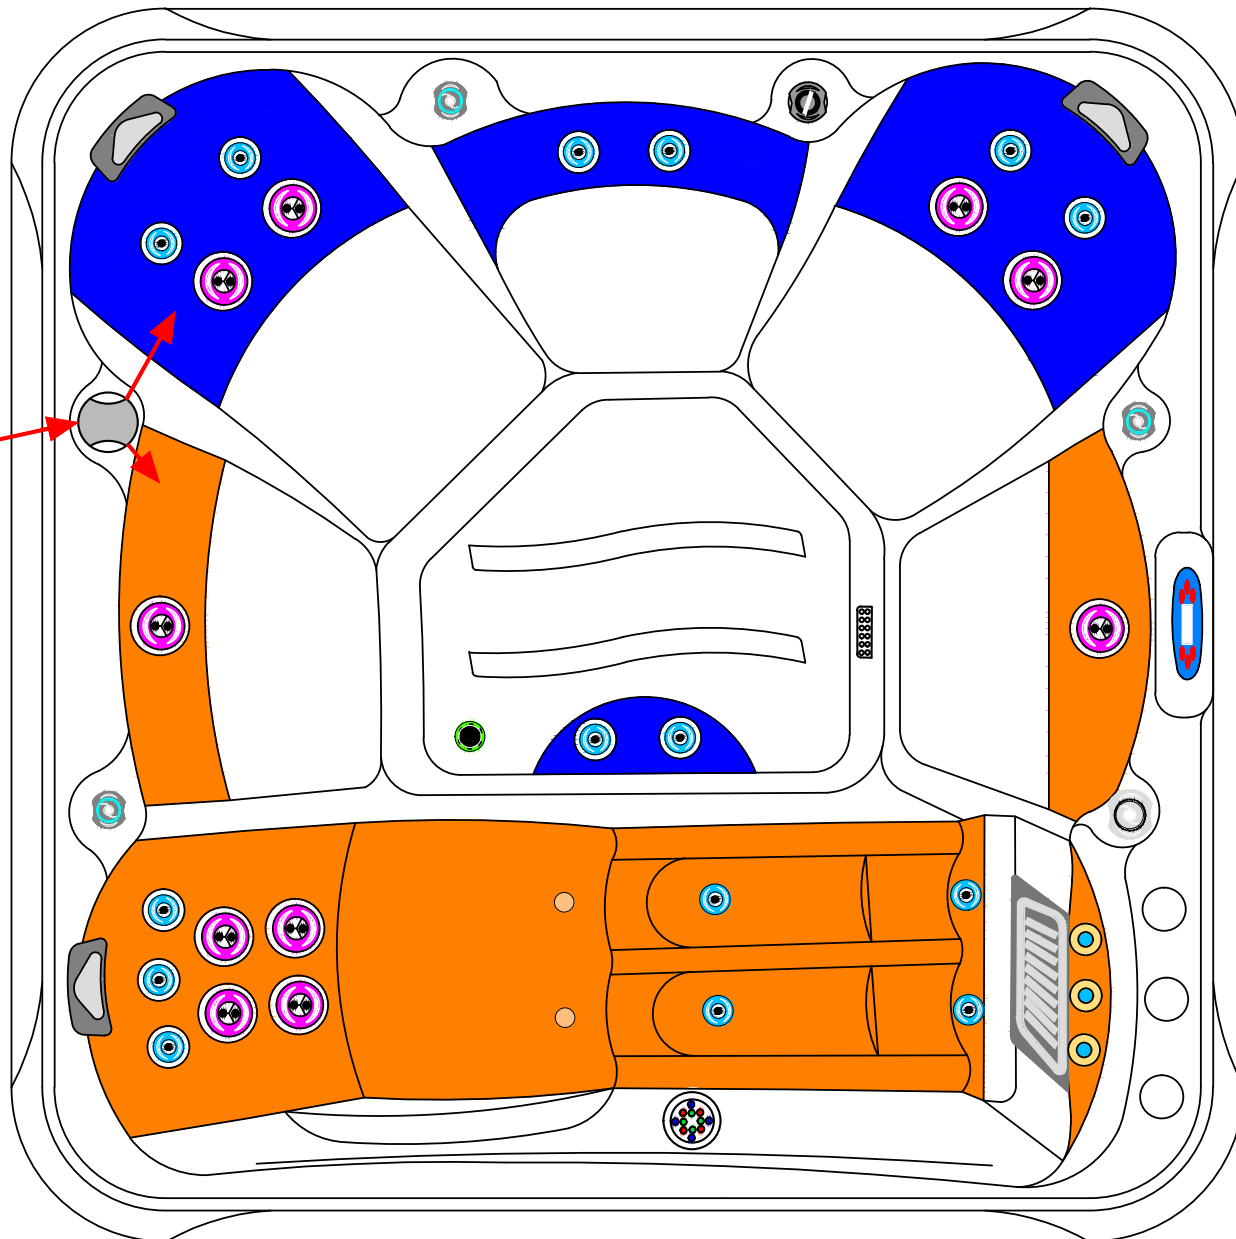

Jet pump 1

9		Screw cap		24	pc
8		long side panel (1420mm)	plastic skirt	20	pc
7		Beauty slat	plastic skirt	8	pc
6		Cabinet corner	plastic skirt	44	pc
5		Ozone Generator		1	pc
4		Control Box		1	pc
3		External Drainage		1	pc
2		3HP pump	WP300-II	1	pc
1		Control Panel		1	pc
No.	Icon	Description	Part#	Qty	Unit

14					pc	7		2" Luxury elegant water diverter	L-2030C	1	pc
13		Ozone jet	L-3809S	3	pc	6		5" Underwater light with stainless steel (with light)	L-2301S	1	pc
12		Spa drain with ss	L-3809S	1	pc	5		Laminar jet	L-2317S	3	pc
11		2" Suction	L-2025C	1	pc	4		3" Flying series SS twin rotary jet	L-4483S	12	pc
10		1.5" Luxury elegant aromatherpy	L-2064C	3	pc	3		2.5" Flying series SS directional jet	L-4281W	15	pc
9		1" Luxury elegant water diverter	L-2025C	1	pc	2		Headrest	RD631-4800-7	3	pc
8		1" Luxury elegant air control	L-2035C	3	pc	1		skim filter	L-2120	1	pc
No.	Icon	Description	Part#	Qty	Unit	No.	Icon	Description	Part#	Qty	Unit