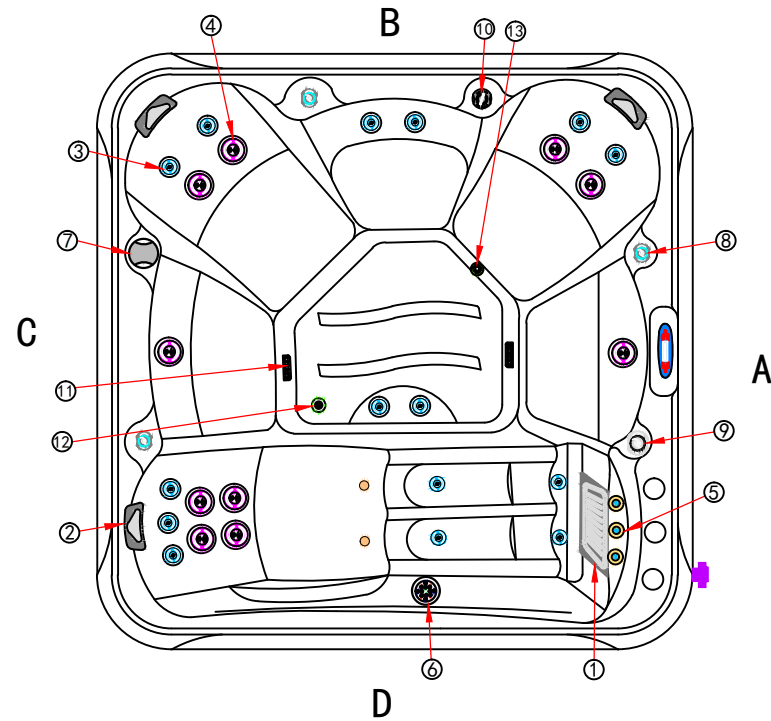

Jet pump 1

9		Screw cap		24	pc
8		long side panel (1420mm)	plastic skirt	20	pc
7		Beauty slat	plastic skirt	8	pc
6		Cabinet corner	plastic skirt	44	pc
5		Ozone Generator		1	pc
4		Control Box		1	pc
3		External Drainage		1	pc
2		3HP pump	WP300-II	1	pc
1		Control Panel		1	pc
No.	Icon	Description	Part#	Qty	Unit

14					pc	7		2" Luxury elegant water diverter	L-2030C	1	pc
13		Ozone jet	L-3809S	3	pc	6		5" Underwater light with stainless steel (with light)	L-2301S	1	pc
12		Spa drain with ss	L-3809S	1	pc	5		Laminar jet	L-2317S	3	pc
11		2" Suction	L-2025C	1	pc	4		3" Flying series SS twin rotary jet	L-4483S	12	pc
10		1.5" Luxury elegant aromatherpy	L-2064C	3	pc	3		2.5" Flying series SS directional jet	L-4281W	15	pc
9		1" Luxury elegant water diverter	L-2025C	1	pc	2		Headrest	RD631-4800-7	3	pc
8		1" Luxury elegant air control	L-2035C	3	pc	1		skim filter	L-2120	1	pc
No.	Icon	Description	Part#	Qty	Unit	No.	Icon	Description	Part#	Qty	Unit