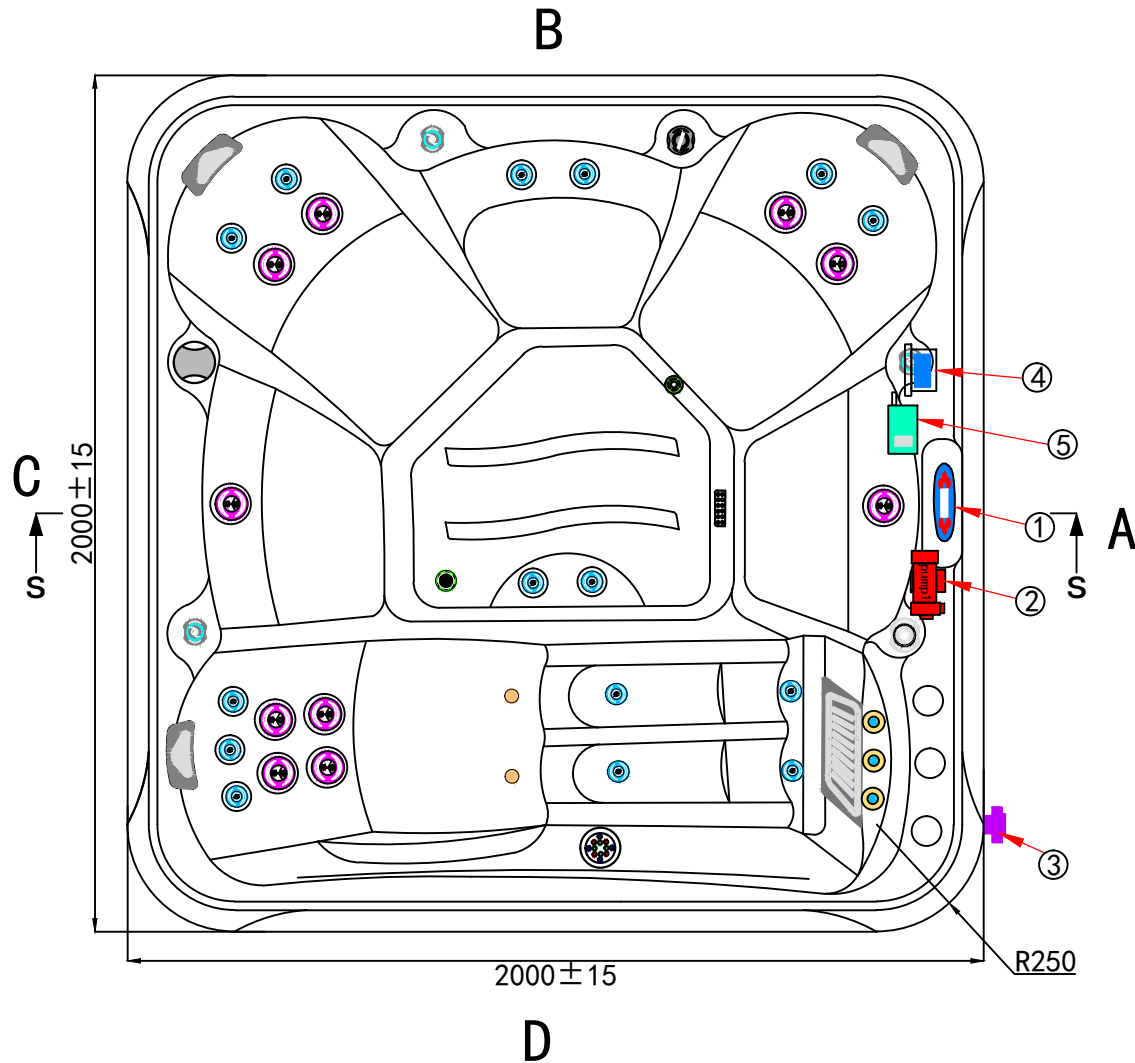

Jet pump 1

9		Screw cap		24	pc
8		long side panel (1420mm)	plastic skirt	20	pc
7		Beauty slat	plastic skirt	8	pc
6		Cabinet corner	plastic skirt	44	pc
5		Ozone Generator		1	pc
4		Control Box		1	pc
3		External Drainage		1	pc
2		3HP pump	WP300-II	1	pc
1		Control Panel		1	pc
No.	Icon	Description	Part#	Qty	Unit

14					pc	7		2" Luxury elegant water diverter	L-2030C	1	pc
13		Ozone jet	L-3809S	3	pc	6		5" Underwater light with stainless steel (with light)	L-2301S	1	pc
12		Spa drain with ss	L-3809S	1	pc	5		Laminar jet	L-2317S	3	pc
11		2" Suction	L-2025C	1	pc	4		3" Flying series SS twin rotary jet	L-4483S	12	pc
10		1.5" Luxury elegant aromatherpy	L-2064C	3	pc	3		2.5" Flying series SS directional jet	L-4281W	15	pc
9		1" Luxury elegant water diverter	L-2025C	1	pc	2		Headrest	RD631-4800-7	3	pc
8		1" Luxury elegant air control	L-2035C	3	pc	1		skim filter	L-2120	1	pc
No.	Icon	Description	Part#	Qty	Unit	No.	Icon	Description	Part#	Qty	Unit